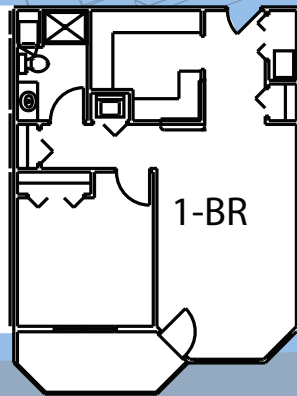

**Features:**

- Approx. 1200 SqFt
- Spacious, Bright Living Room
- Large Dining Area
- 2 Full Bathrooms
- Master Bedroom with 2 Closets
- Washer and Dryer in Apartment
- Patio/Balcony
- All Efficient Appliances Included
- Secured Entrance
- Garage Included

**Features:**

- Approx. 1000 SqFt.
- Spacious, Bright Living Room
- Large Storage Closet
- Bonus Room
- Large Kitchen Island
- Washer and Dryer in Apartment
- Patio/Balcony
- All Efficient Appliances Included
- Secured Entrance
- Garage Included

**Features:**

- Approx. 800 SqFt.
- Extra Storage Closets
- Large Kitchen Island
- Large Bedroom and Bathroom
- Washer and Dryer in Apartment
- Patio/Balcony
- All Efficient Appliances Included
- Secured Entrance
- Garage Included

**Features:**

- Approx. 1125 SqFt.
- Master Bedroom with 2 Closets
- 2 Full Bathrooms
- Extra Storage Closets
- Washer and Dryer in Apartment
- Patio/Balcony
- All Efficient Appliances Included
- Secured Entrance
- Garage Included