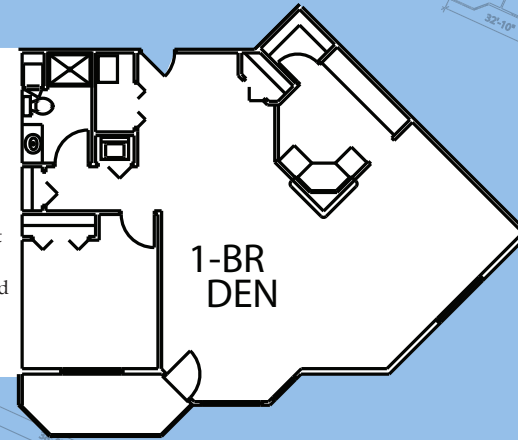

**Features:**

- Approx. 1200 SqFt
- Spacious, Bright Living Room
- Large Dining Area
- 2 Full Bathrooms
- Master Bedroom with 2 Closets
- Washer and Dryer in Apartment
- Patio/Balcony
- All Efficient Appliances Included
- Secured Entrance
- Garage Included

**Features:**

- Approx. 1000 SqFt.
- Spacious, Bright Living Room
- Large Storage Closet
- Bonus Room
- Large Kitchen Island
- Washer and Dryer in Apartment
- Patio/Balcony
- All Efficient Appliances Included
- Secured Entrance
- Garage Included

**Features:**

- Approx. 800 SqFt.
- Extra Storage Closets
- Large Kitchen Island
- Large Bedroom and Bathroom
- Washer and Dryer in Apartment
- Patio/Balcony
- All Efficient Appliances Included
- Secured Entrance
- Garage Included

**Features:**

- Approx. 1125 SqFt.
- Master Bedroom with 2 Closets
- 2 Full Bathrooms
- Extra Storage Closets
- Washer and Dryer in Apartment
- Patio/Balcony
- All Efficient Appliances Included
- Secured Entrance
- Garage Included