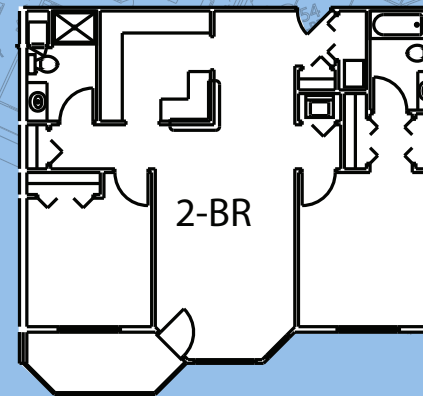

**Features:**

- Approx. 1200 SqFt
- Spacious, Bright Living Room
- Large Dining Area
- 2 Full Bathrooms
- Master Bedroom with 2 Closets
- Washer and Dryer in Apartment
- Patio/Balcony
- All Efficient Appliances Included
- Secured Entrance
- Garage Included

**Features:**

- Approx. 1000 SqFt.
- Spacious, Bright Living Room
- Large Storage Closet
- Bonus Room
- Large Kitchen Island
- Washer and Dryer in Apartment
- Patio/Balcony
- All Efficient Appliances Included
- Secured Entrance
- Garage Included

**Features:**

- Approx. 800 SqFt.
- Extra Storage Closets
- Large Kitchen Island
- Large Bedroom and Bathroom
- Washer and Dryer in Apartment
- Patio/Balcony
- All Efficient Appliances Included
- Secured Entrance
- Garage Included

**Features:**

- Approx. 1125 SqFt.
- Master Bedroom with 2 Closets
- 2 Full Bathrooms
- Extra Storage Closets
- Washer and Dryer in Apartment
- Patio/Balcony
- All Efficient Appliances Included
- Secured Entrance
- Garage Included